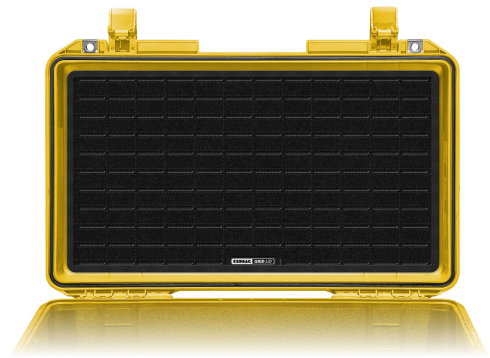

### CRDBAG

Grid-Lid Carry-On

Maximize the functionality of your carry-on hard case with the CRDBAG GRID-LID, a modular and adaptable lid organizer designed for professionals. By utilizing the unused lid space, the GRID-LID transforms your case into an efficient and customizable storage solution.

Featuring a laser-cut MOLLE pattern in durable nylon loop material, the GRID-LID is compatible with both MOLLE and Hook and Loop systems, allowing you to build, expand, and reconfigure your setup effortlessly. Designed to integrate seamlessly with CRDPOUCH MKII and Fused Mini, it provides unmatched versatility. With the addition of Maglock MOLLE, you can quickly attach and detach pouches, making it easier than ever to organize your gear.

Compatible with:

Peli 1750

Peli 1755

Peli VAULT V800

Specifications:

Dimensions: 560 x 340 x 30 mm (22.05" x 13.39" x 1.18")

Weight: 705 g (1.55 lbs)

Attachment: Hook and Loop with 3M adhesive backing

- Seamless Integration: Compatible with MOLLE/PALS system.
- Laser-Cut MOLLE Pattern: Robust nylon loop material for flexibility.
- Versatile Customization: Attach, secure, and organize gear precisely.
- Effortless Adjustments: Easy reconfiguration with nylon loop material.
- Perfect Compatibility: Ideal for CRDPOUCH MKII Small, CRDBAG, Fused Mini, and various hook and loop items.
- Quick Access: Keep essential gear accessible in the lid.
- Durable Design: Withstands bumps, knocks, and adverse conditions.