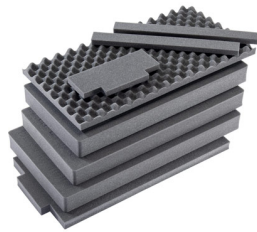

Purge Body ABS
Purge Vent Hi-Flow Gore-Tex 3 Micron Hydrophobic Non-Woven

COLOURS

■ Black

WEIGHT

Weight With Foam 18.10 lbs (8.21 kg)
Weight Empty 14.65 lbs (6.65 kg)
Buoyancy 185.32 lbs (84.06 kg)

TEMPERATURE

Minimum Temperature 0°F (-17.8 °C)
Maximum Temperature 140°F (60 °C)

ACCESSORIES

1626AirFS
8 pc. Replacement Foam Set

Peli

c/ Provença, 388, Planta 7 • Barcelona, Spain 08025 • Phone: +34 934 674 999
info@peli.com • www.peli.com

Document created on 04-28-26