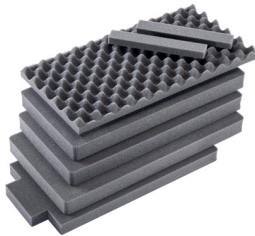

## COLOURS

---

■ Black

## WEIGHT

---

**Weight With Foam** 11.20 lbs (5.1 kg)  
**Weight Empty** 9.75 lbs (4.4 kg)  
**Buoyancy** 84.95 lbs (38.5 kg)

## ACCESSORIES

---

**1556AirFS**  
7 pc. Replacement Foam Set

**1506TSA**  
TSA Lock

**RucPac-Pro-1**  
RucPac Pro Hardcase Backpack Conversion