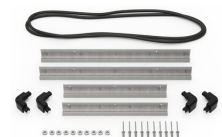

MATERIALS

Body	Injection Molded HPX™ high performance resin
Latch	Valox - Polybutylene Terephthalate (PBT)
Latch (Alt)	Xenoy - Polyester/Polycarbonate blend
O-Ring	EPDM
Pins	Stainless Steel
Pins (Alt)	Aluminum
Foam	1.3/1.35 polyester
Purge Body	Valox - Polybutylene Terephthalate (PBT)
Purge Body (Alt)	Xenoy - Polyester/Polycarbonate blend
Purge Vent	Gortex membrane

iM-LIDSTAY
Lid Stay

iM24XX-LIDORG
Lid Organizer

iM2450-TREK
TrekPak Case Divider Kit

1506TSA
TSA Lock

1500D
Desiccant Silica Gel

iM2450-M4-BEZEL-L
Lid Bezel Kit (Metric)

iM2450-MBEZ-B
Base Bezel Kit (Metric)