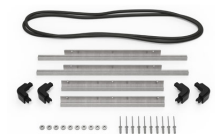

iM2400-M4-BEZEL-L
Lid Bezel Kit (Metric)