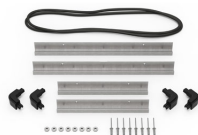

MATERIALS

Body	Injection Molded HPX™ high performance resin
Latch	Valox - Polybutylene Terephthalate (PBT)
Latch (Alt)	Xenoy - Polyester/Polycarbonate blend
O-Ring	EPDM
Pins	Stainless Steel
Pins (Alt)	Aluminum
Foam	1.3/1.35 polyester
Purge Body	Valox - Polybutylene Terephthalate (PBT)
Purge Body (Alt)	Xenoy - Polyester/Polycarbonate blend
Purge Vent	Gortex membrane

CERTIFICATIONS

IP67

OTHER

Master Pack	4
Military	yes

ACCESSORIES

iM2300-LIDORG
Lid Organizer

iM2300-FOAM
4 pc. Replacement Foam Set

iM2300-DIV
Padded Divider Set

iM-STRAP-S-VER2
Padded Shoulder Strap

iM-LIDSTAY
Lid Stay

iM2300-M4-BEZEL-L
Lid Bezel Kit (Metric)

iM2300-MBEZ-B
Base Bezel Kit (Metric)

iM2300-TREK
TrekPak Case Divider Kit

1525TPDIV
Extra TrekPak Dividers