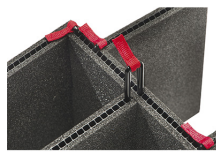

1525TP-KIT
TrekPak Case Divider Kit