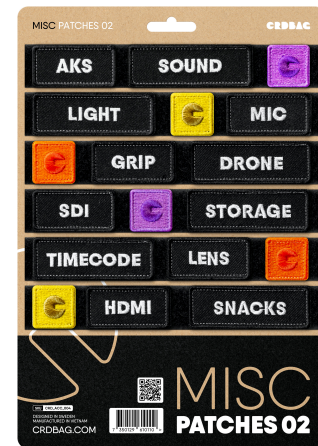

CRD_ACC_004

CRDBAG

Misc Patches 02

The Misc Patches 02 are crafted for seamless identification and efficient organization of your equipment. Featuring professional-grade embroidery and secure attachment, these patches are a dependable tool for professionals who demand reliability and functionality.

This set includes a variety of labeled patches designed to streamline workflows through color-coding and clear labeling. Save time and maintain an organized setup, ensuring quick access to the gear you need. Perfectly compatible with the CRDPOUCH MKII, Fused Mini, Brick, and Y-Wrap, these patches are an essential addition to your organizational system.

Please note: Patch labels are written in English

Patches Dimensions:

80 x 28 mm (3.15" x 1.10")

55 x 28 mm (2.17" x 1.10")

28 x 28 mm (1.10" x 1.10")

- Included Patches
 - AKS
 - SOUND
 - LIGHT
 - MIC
 - GRIP
 - DRONE
 - SDI
 - STORAGE
 - TIMECODE
 - LENS
 - HDMI
 - SNACKS
 - 3 x ORANGE ICON
 - 3 x YELLOW ICON
 - 3 x PURPLE ICON