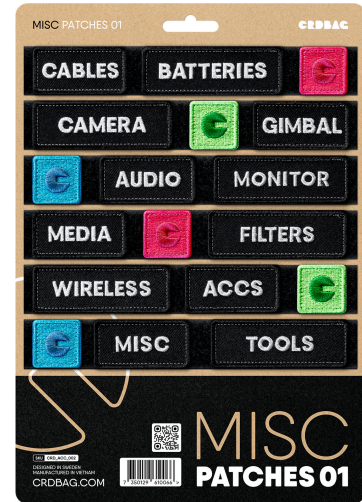

CRD_ACC_002

CRDBÄG

Misc Patches 01

The Misc Patches 01 are crafted for seamless identification and efficient organization of your equipment. Featuring professional-grade embroidery and secure attachment, these patches are a dependable tool for professionals who demand reliability and functionality.

This set includes a variety of labeled patches designed to streamline workflows through color-coding and clear labeling. Save time and maintain an organized setup, ensuring quick access to the gear you need. Perfectly compatible with the CRDPOUCH MKII, Fused Mini, Brick, and Y-Wrap, these patches are an essential addition to your organizational system.

Please note: Patch labels are written in English

Patches Dimensions:

80 x 28 mm (3.15" x 1.10")

55 x 28 mm (2.17" x 1.10")

28 x 28 mm (1.10" x 1.10")

• Included Patches:

- CABLES
- BATTERIES
- CAMERA
- GIMBAL
- AUDIO
- MONITOR
- MEDIA
- FILTERS
- WIRELESS
- ACCS