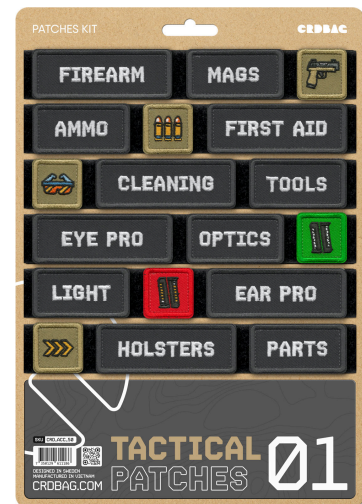

### CRDBAG

Tactical Pouches 01

Tactical Patches 01 are built to streamline gear identification and improve organization in the field. Made with professional-grade embroidery and a secure hook-and-loop backing, these patches are reliable even in tough environments.

Each patch features clear labeling and color-coded designs, helping you keep gear organized and easy to find. Whether you're on an outdoor expedition, a hunting trip, or in a tactical setting, these patches support efficient, hassle-free workflows.

Designed to work with the CRDPOUCH MKII, Fused Mini, Brick, and Y-Wrap, Tactical Patches 01 are a practical addition to any organized setup.

Dimensions:

80 x 28 mm (3.15" x 1.10")

55 x 28 mm (2.17" x 1.10")

28 x 28 mm (1.10" x 1.10")

- Included patches:
  - FIREARM
  - MAGS
  - GUN ICON
  - AMMO
  - AMMO GREEN ICON
  - AMMO RED ICON
  - FIRST AID
  - GLASSED ICON
  - CLEANING
  - TOOLS
  - EYE PRO
  - OPTICS
  - EAR PRO
  - LIGHT
  - ARROW ICON
  - HOLSTERS
  - PARTS