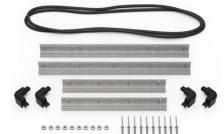

MATERIALS

Body	Injection Molded HPX™ high performance resin
Latch	Valox - Polybutylene Terephthalate (PBT)
Latch (Alt)	Xenoy - Polyester/Polycarbonate blend
O-Ring	EPDM
Pins	Stainless Steel
Pins (Alt)	Aluminum
Foam	1.3/1.35 polyester
Purge Body	Valox - Polybutylene Terephthalate (PBT)
Purge Body (Alt)	Xenoy - Polyester/Polycarbonate blend
Purge Vent	Gortex membrane

iM-LIDSTAY
Lid Stay

iM24XX-LIDORG
Lid Organizer

iM2450-TREK
TrekPak Case Divider Kit

1506TSA
TSA Lock

1500D
Desiccant Silica Gel

iM2450-M4-BEZEL-L
Lid Bezel Kit (Metric)

iM2450-MBEZ-B
Base Bezel Kit (Metric)