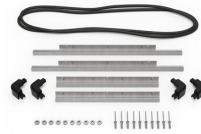

MATERIALS

Body	Injection Molded HPX™ high performance resin
Latch	Valox - Polybutylene Terephthalate (PBT)
Latch (Alt)	Xenoy - Polyester/Polycarbonate blend
O-Ring	EPDM
Pins	Stainless Steel
Pins (Alt)	Aluminum
Foam	1.3/1.35 polyester
Purge Body	Valox - Polybutylene Terephthalate (PBT)
Purge Body (Alt)	Xenoy - Polyester/Polycarbonate blend
Purge Vent	Gortex membrane

CERTIFICATIONS

IP67

OTHER

Master Pack	3
Military	yes

ACCESSORIES

iM24XX-PHOTOPALLET
Photography Pallet

iM2450-FOAM
5 pc. Replacement Foam Set

iM-STRAP-S-VER2
Padded Shoulder Strap

iM-LIDSTAY
Lid Stay

iM24XX-LIDORG
Lid Organizer

iM2450-TREK
TrekPak Case Divider Kit

1506TSA
TSA Lock

1500D
Desiccant Silica Gel

iM2450-M4-BEZEL-L
Lid Bezel Kit (Metric)

iM2450-MBEZ-B
Base Bezel Kit (Metric)