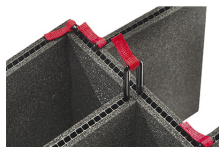

MATERIALS

Body	Injection Molded HPX™ high performance resin
Latch	Valox - Polybutylene Terephthalate (PBT)
Latch (Alt)	Xenoy - Polyester/Polycarbonate blend
O-Ring	EPDM
Pins	Stainless Steel
Pins (Alt)	Aluminum
Foam	1.3/1.35 polyester
Purge Body	Valox - Polybutylene Terephthalate (PBT)
Purge Body (Alt)	Xenoy - Polyester/Polycarbonate blend
Purge Vent	Gortex membrane

CERTIFICATIONS

IP67

OTHER

Master Pack	3
Military	yes

ACCESSORIES

iM24XX-PHOTAPALLET
Photography Pallet

iM24XX-LIDORG
Lid Organizer

iM2400-FOAM
4 pc. Replacement Foam Set

iM2400-DIV
Padded Divider Set

iM-STRAP-S-VER2
Padded Shoulder Strap

iM-LIDSTAY
Lid Stay

iM2400-TREK
TrekPak Case Divider Kit

1506TSA
TSA Lock

1500D
Desiccant Silica Gel

iM2400-M4-BEZEL-L
Lid Bezel Kit (Metric)