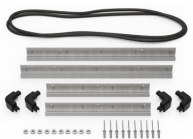

MATERIALS

Body	Injection Molded HPX™ high performance resin
Latch	Valox - Polybutylene Terephthalate (PBT)
Latch (Alt)	Xenoy - Polyester/Polycarbonate blend
O-Ring	EPDM
Pins	Stainless Steel
Pins (Alt)	Aluminum
Foam	1.3/1.35 polyester
Purge Body	Valox - Polybutylene Terephthalate (PBT)
Purge Body (Alt)	Xenoy - Polyester/Polycarbonate blend
Purge Vent	Gortex membrane

iM2400-DIV
Padded Divider Set

iM-STRAP-S-VER2
Padded Shoulder Strap

iM-LIDSTAY
Lid Stay

iM2400-TREK
TrekPak Case Divider Kit

1506TSA
TSA Lock

1500D
Desiccant Silica Gel

iM2400-M4-BEZEL-L
Lid Bezel Kit (Metric)