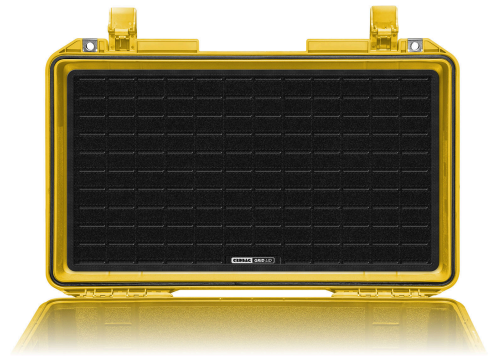

### CRDBAG

Grid-Lid Carry-On

Maximize the functionality of your carry-on hard case with the CRDBAG GRID-LID, a modular and adaptable lid organizer designed for professionals. By utilizing the unused lid space, the GRID-LID transforms your case into an efficient and customizable storage solution.

Featuring a laser-cut MOLLE pattern in durable nylon loop material, the GRID-LID is compatible with both MOLLE and Hook and Loop systems, allowing you to build, expand, and reconfigure your setup effortlessly. Designed to integrate seamlessly with CRDPOUCH MKII and Fused Mini, it provides unmatched versatility. With the addition of Maglock MOLLE, you can quickly attach and detach pouches, making it easier than ever to organize your gear.

Compatible with:

Peli 1750

Peli 1755

Peli VAULT V800

Specifications:

Dimensions: 560 x 340 x 30 mm (22.05" x 13.39" x 1.18")

Weight: 705 g (1.55 lbs)

Attachment: Hook and Loop with 3M adhesive backing

- Seamless Integration: Compatible with MOLLE/PALS system.
- Laser-Cut MOLLE Pattern: Robust nylon loop material for flexibility.
- Versatile Customization: Attach, secure, and organize gear precisely.
- Effortless Adjustments: Easy reconfiguration with nylon loop material.
- Perfect Compatibility: Ideal for CRDPOUCH MKII Small, CRDBAG, Fused Mini, and various hook and loop items.
- Quick Access: Keep essential gear accessible in the lid.
- Durable Design: Withstands bumps, knocks, and adverse conditions.