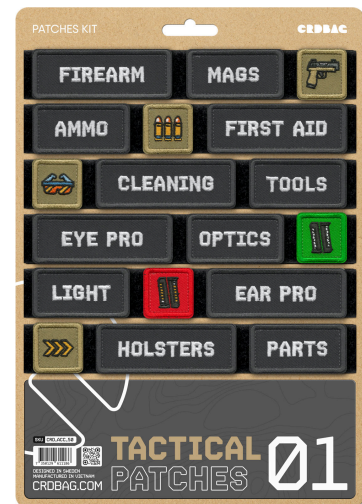

### CRDBAG

Tactical Pouches 01

Tactical Patches 01 are built to streamline gear identification and improve organization in the field. Made with professional-grade embroidery and a secure hook-and-loop backing, these patches are reliable even in tough environments.

Each patch features clear labeling and color-coded designs, helping you keep gear organized and easy to find. Whether you're on an outdoor expedition, a hunting trip, or in a tactical setting, these patches support efficient, hassle-free workflows.

Designed to work with the CRDPOUCH MKII, Fused Mini, Brick, and Y-Wrap, Tactical Patches 01 are a practical addition to any organized setup.

Dimensions:

80 x 28 mm (3.15" x 1.10")

55 x 28 mm (2.17" x 1.10")

28 x 28 mm (1.10" x 1.10")

- Included patches:
  - FIREARM
  - MAGS
  - GUN ICON
  - AMMO
  - AMMO ICON
  - FIRST AID
  - GLASSED ICON
  - CLEANING
  - TOOLS
  - EYE PRO
  - OPTICS
  - AMMO GREEN ICON
  - LIGHT
  - AMMO RED ICON
  - EAR PRO
  - ARROW ICON
  - HOLSTERS
  - PARTS