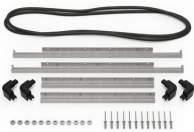

MATERIALS

Body	Injection Molded HPX™ high performance resin
Latch	Valox - Polybutylene Terephthalate (PBT)
Latch (Alt)	Xenoy - Polyester/Polycarbonate blend
O-Ring	EPDM
Pins	Stainless Steel
Pins (Alt)	Aluminum
Foam	1.3/1.35 polyester
Purge Body	Valox - Polybutylene Terephthalate (PBT)
Purge Body (Alt)	Xenoy - Polyester/Polycarbonate blend
Purge Vent	Gortex membrane

CERTIFICATIONS

IP67

OTHER

Master Pack	2
Military	yes

ACCESSORIES

iM26XX-LIDORG
Lid Organizer

iM2600-FOAM
5 pc. Replacement Foam Set

iM2600-DIV
Padded Divider Set

iM-STRAP-S-VER2
Padded Shoulder Strap

iM-LIDSTAY
Lid Stay

iM2600-M4-BEZEL-L
Lid Bezel Kit (Metric)

iM2600-MBEZ-B
Base Bezel Kit (Metric)

iM26XX-UTILITYORG
Utility Organizer

iM2600-TREK
TrekPak Case Divider Kit