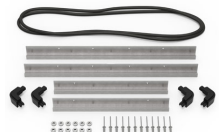

MATERIALS

Body	Injection Molded HPX™ high performance resin
Latch	Valox - Polybutylene Terephthalate (PBT)
Latch (Alt)	Xenoy - Polyester/Polycarbonate blend
O-Ring	EPDM
Pins	Stainless Steel
Pins (Alt)	Aluminum
Foam	1.3/1.35 polyester
Purge Body	Valox - Polybutylene Terephthalate (PBT)
Purge Body (Alt)	Xenoy - Polyester/Polycarbonate blend
Purge Vent	Gortex membrane

CERTIFICATIONS

IP67

OTHER

Master Pack	2
Military	yes

ACCESSORIES

iM26XX-LIDORG
Lid Organizer

iM2600-FOAM
5 pc. Replacement Foam Set

iM2600-DIV
Padded Divider Set

iM-STRAP-S-VER2
Padded Shoulder Strap

iM-LIDSTAY
Lid Stay

iM2600-M4-BEZEL-L
Lid Bezel Kit (Metric)

iM2600-MBEZ-B
Base Bezel Kit (Metric)

iM26XX-UTILITYORG
Utility Organizer

iM2600-TREK
TrekPak Case Divider Kit