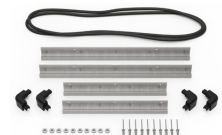

MATERIALS

Body	Injection Molded HPX™ high performance resin
Latch	Valox - Polybutylene Terephthalate (PBT)
Latch (Alt)	Xenoy - Polyester/Polycarbonate blend
O-Ring	EPDM
Pins	Stainless Steel
Pins (Alt)	Aluminum
Foam	1.3/1.35 polyester
Purge Body	Valox - Polybutylene Terephthalate (PBT)
Purge Body (Alt)	Xenoy - Polyester/Polycarbonate blend
Purge Vent	Gortex membrane

iM-LIDSTAY
Lid Stay

iM24XX-LIDORG
Lid Organizer

iM2450-TREK
TrekPak Case Divider Kit

1506TSA
TSA Lock

1500D
Desiccant Silica Gel

iM2450-M4-BEZEL-L
Lid Bezel Kit (Metric)

iM2450-MBEZ-B
Base Bezel Kit (Metric)